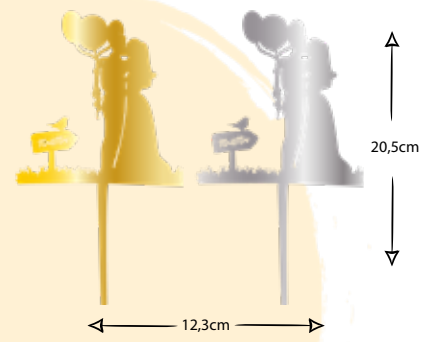

COUPLE

- Ürün kodu/Product code: **15016**
- Ürün kodu/Product code: **15017**
- Ahşap Ürün kodu/Wood Product code: **18016**