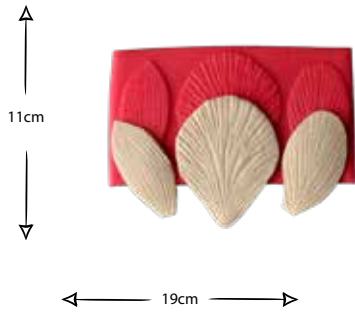

ÜÇLÜ ŞAKAYIK

3 PEONY

Ürün kodu/Product code: **32755**