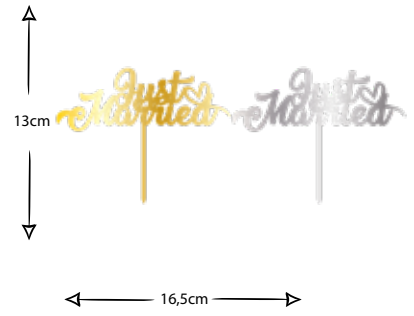

JUST MARRIED

- Ürün kodu/Product code: **15000**
- Ürün kodu/Product code: **15001**
- Ahşap Ürün kodu/Wood Product code: **18008**