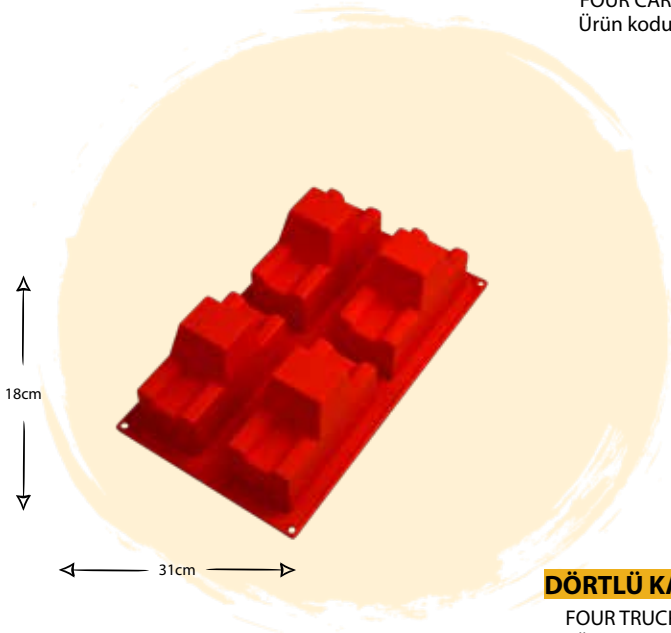

18cm

31cm

DÖRTLÜ KAMYON KEK KALIBI

FOUR TRUCK, MULTI-CAKE & PASTE
Ürün kodu/Product code: 52047