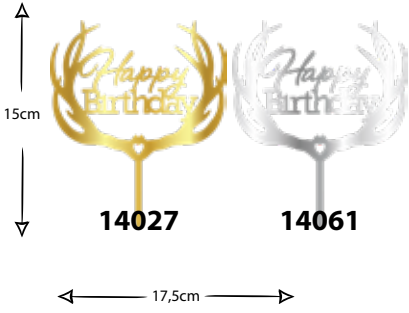

HAPPY BIRTHDAY

- Ürün kodu/Product code: 14572
- Ürün kodu/Product code: 14504
- Ürün kodu/Product code: 14436