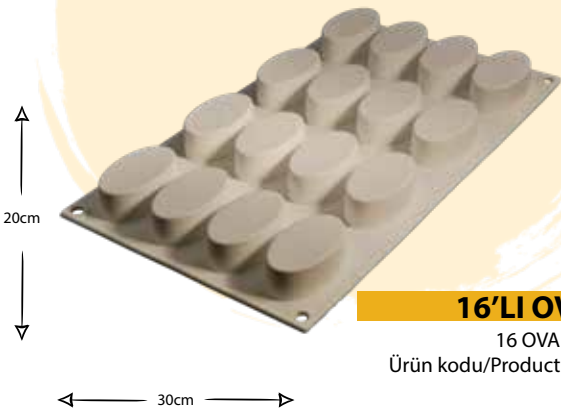

16'Lİ OVAL

16 OVAL

Ürün kodu/Product code: **52010**