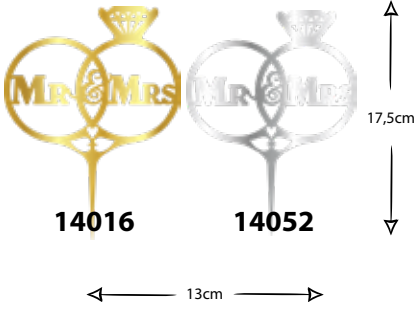

BİRDİ MR & MRS

- Ürün kodu/Product code: 14562
- Ürün kodu/Product code: 14494
- Ürün kodu/Product code: 14426

WEDDİNG RINGS MR & MRS

- Ürün kodu/Product code: 14563
- Ürün kodu/Product code: 14495
- Ürün kodu/Product code: 14427