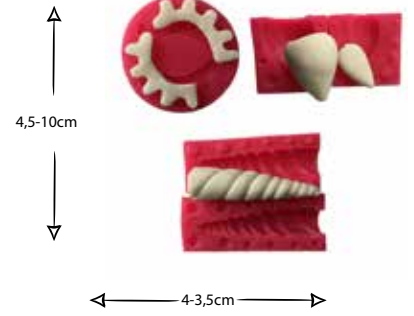

ELMASLI TAÇ

DIAMOND CROWN
Ürün kodu/Product code: **32443**

TEK BORDÜR

BORDURE
Ürün kodu/Product code: **32444**

BALIK

FISH
Ürün kodu/Product code: **32686**

YAPRAK MODELLEME

LEAF MODEL
Ürün kodu/Product code: **32944**