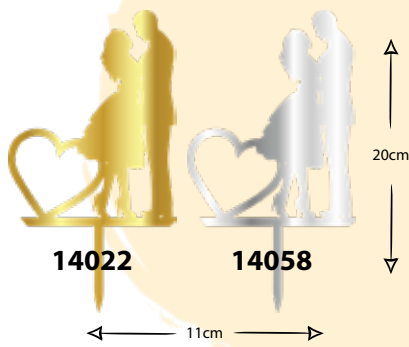

WOMAN & MAN HEART SİLHOUETTE

- Ürün kodu/Product code: 14569
- Ürün kodu/Product code: 14501
- Ürün kodu/Product code: 14433