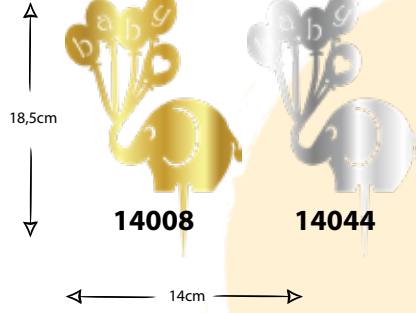

14008

14044