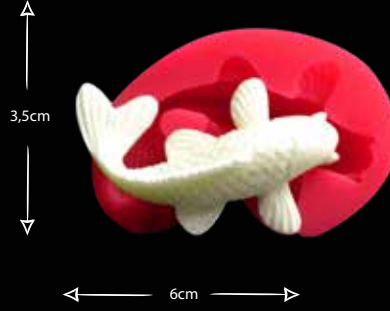

7,5cm

7,5cm

GEMİLER

Gıdaya uygundur
Food grade silicone mold
Ürün kodu/Product code: **32276**

DENİZCİ TEMALİ SET

Gıdaya uygundur
Food grade silicone mold
Ürün kodu/Product code: **32326**

BALIK

Gıdaya uygundur
Food grade silicone mold
Ürün kodu/Product code: **32686**