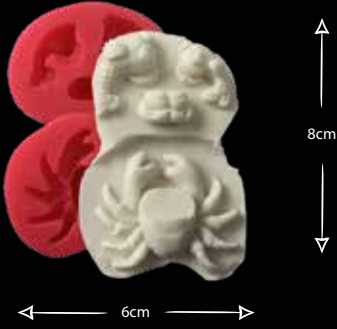

YENGEÇ & BALIK SET

Gıdaya uygundur
Food grade silicone mold
Ürün kodu/Product code: **33167**