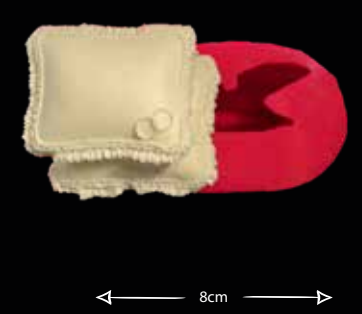

FOR YOU KALP

Gıdaya uygundur
Food grade silicone mold
Ürün kodu/Product code: **32223**

6,5cm

8,5cm

KALP ALYANS

Gıdaya uygundur
Food grade silicone mold
Ürün kodu/Product code: **32224**

5,5cm

8cm