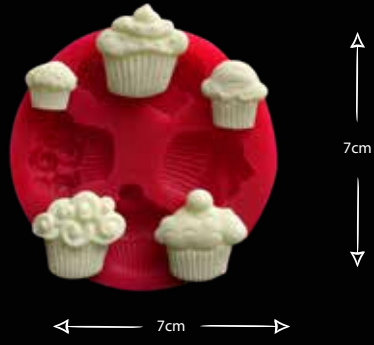

BEŞLİ MİNİ CUPCAKE

Gıdaya uygundur
Food grade silicone mold
Ürün kodu/Product code: **32496**