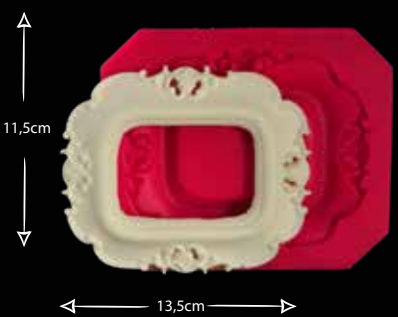

TOPPER DESEN MODEL

Gıdaya uygundur
Food grade silicone mold
Ürün kodu/Product code: **32383**

TOPPER DESEN MODEL

Gıdaya uygundur
Food grade silicone mold
Ürün kodu/Product code: **32384**

Baykuş

Gıdaya uygundur
Food grade silicone mold
Ürün kodu/Product code: **32713**