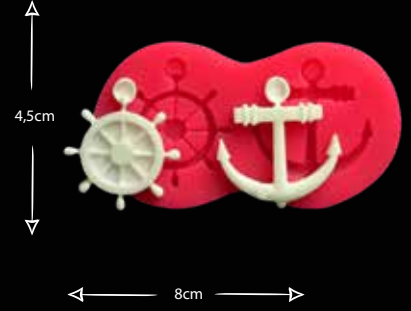

7,5cm

7,5cm

GEMİLER

Gıdaya uygundur
Food grade silicone mold
Ürün kodu/Product code: **32276**

DENİZCİ TEMALİ SET

Gıdaya uygundur
Food grade silicone mold
Ürün kodu/Product code: **32326**

BALIK

Gıdaya uygundur
Food grade silicone mold
Ürün kodu/Product code: **32686**