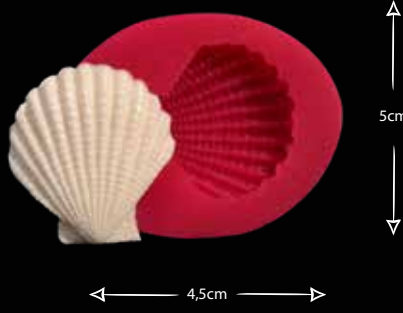

DENİZ KABUĞU - 5

Gıdaya uygundur
Food grade silicone mold
Ürün kodu/Product code: **32954**