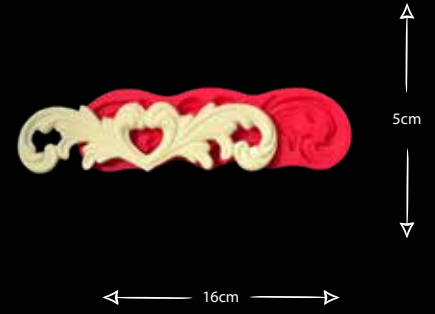

DEKOR ITALY 3

Gıdaya uygundur
Food grade silicone mold
Ürün kodu/Product code: **32608**

DEKOR ITALY 4

Gıdaya uygundur
Food grade silicone mold
Ürün kodu/Product code: **32609**

DEKOR ITALY 5

Gıdaya uygundur
Food grade silicone mold
Ürün kodu/Product code: **32610**