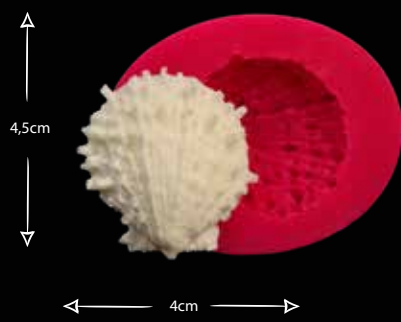

DENİZ KABUĞU - 3

Gıdaya uygundur
Food grade silicone mold
Ürün kodu/Product code: **32951**