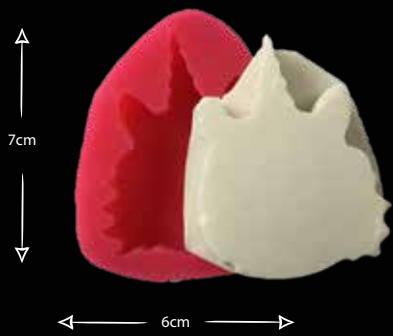

UNİCORN KAFA 2

Gıdaya uygundur
Food grade silicone mold
Ürün kodu/Product code: **33184**