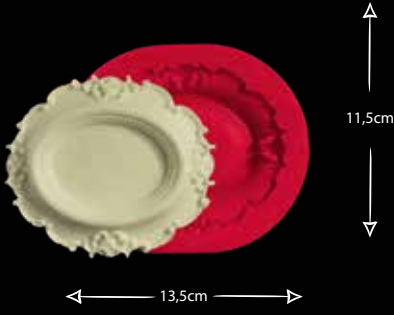

OVAL ÇERÇEVE

Gıdaya uygundur
Food grade silicone mold
Ürün kodu/Product code: **32264**