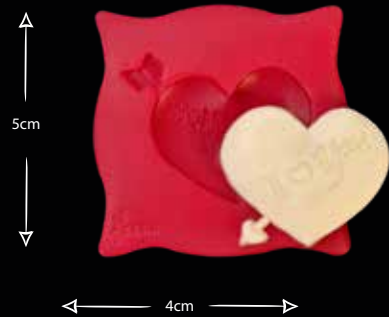

OKLU KALP

Gıdaya uygundur
Food grade silicone mold
Ürün kodu/Product code: **32167**