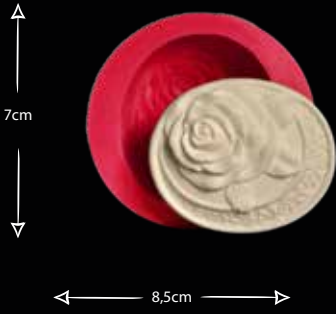

OVAL KAT KAT GÜL

Gıdaya uygundur
Food grade silicone mold
Ürün kodu/Product code: **32090**