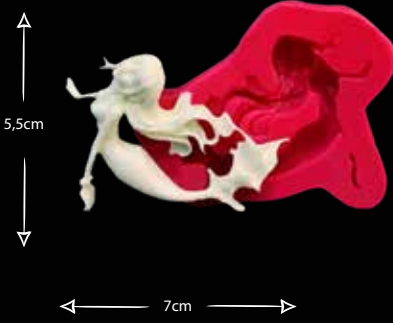

DENİZKIZI

Gıdaya uygundur
Food grade silicone mold
Ürün kodu/Product code: **32889**