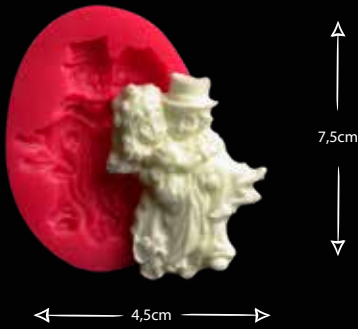

GALİN - DAMAT 3

Gıdaya uygundur
Food grade silicone mold
Ürün kodu/Product code: **32796**