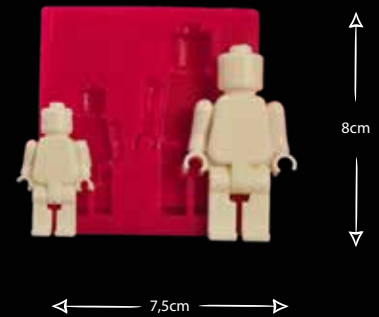

8cm

7,5cm

ROBOTLAR

Gıdaya uygundur
Food grade silicone mold
Ürün kodu/Product code: **32335**