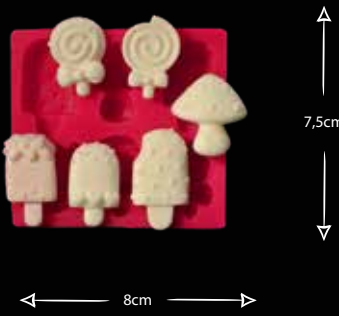

AHÇI SETİ

Gıdaya uygundur
Food grade silicone mold
Ürün kodu/Product code: **32468**

BEŞLİ MİNİ CUPCAKE

Gıdaya uygundur
Food grade silicone mold
Ürün kodu/Product code: **32496**

I LOVE CHOCOLATE

Gıdaya uygundur
Food grade silicone mold
Ürün kodu/Product code: **32535**