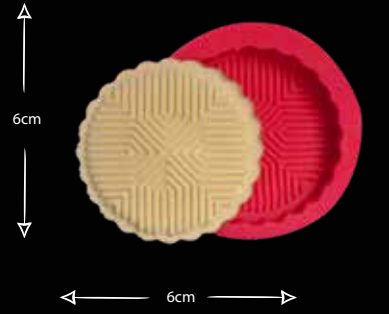

TOPPER DESEN MODEL

Gıdaya uygundur
Food grade silicone mold
Ürün kodu/Product code: **32382**