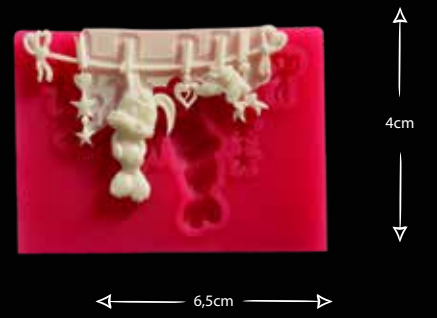

BEBEK MOBİL - 2

Gıdaya uygundur
Food grade silicone mold
Ürün kodu/Product code: **32978**