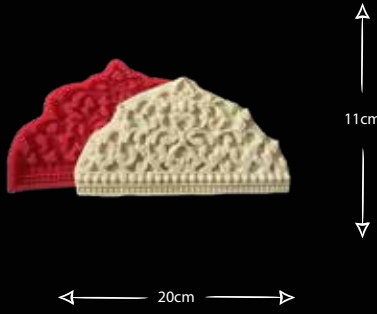

TAÇ BORDÜR

Gıdaya uygundur
Food grade silicone mold
Ürün kodu/Product code: **33171**