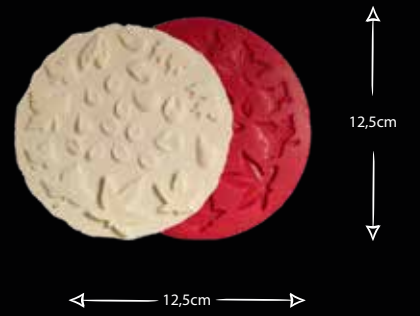

YAPRAKLAR

Gıdaya uygundur
Food grade silicone mold
Ürün kodu/Product code: **32066**