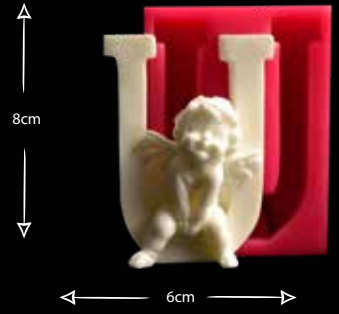

MELEKLİ HARF U

Gıdaya uygundur
Food grade silicone mold
Ürün kodu/Product code: **32568**