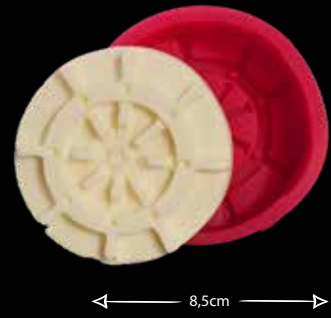

8,5cm

8,5cm

DÜMEN BÜYÜK

Gıdaya uygundur
Food grade silicone mold
Ürün kodu/Product code: **32251**