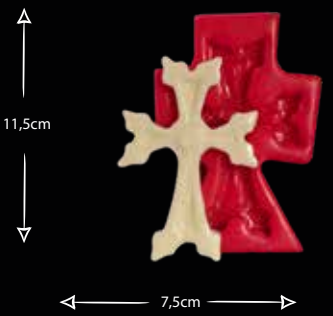

THE CROSS

Gıdaya uygundur
Food grade silicone mold
Ürün kodu/Product code: **32348**