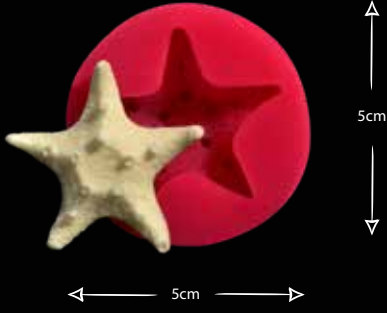

DENİZ YILDIZI

Gıdaya uygundur
Food grade silicone mold
Ürün kodu/Product code: **32953**