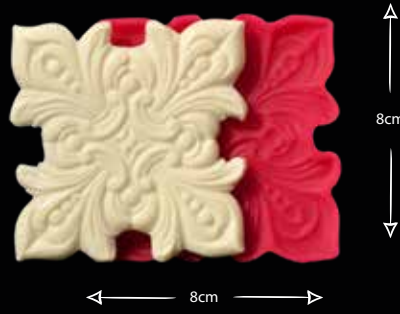

DEKOR ITALY 5

Gıdaya uygundur
Food grade silicone mold
Ürün kodu/Product code: **32610**