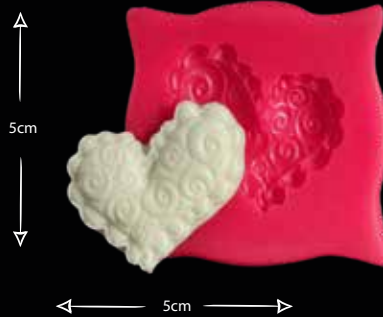

YAMUK KALP

Gıdaya uygundur
Food grade silicone mold
Ürün kodu/Product code: **32172**