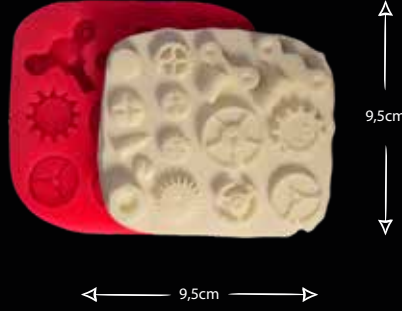

TAMİR SET

Gıdaya uygundur
Food grade silicone mold
Ürün kodu/Product code: **32656**