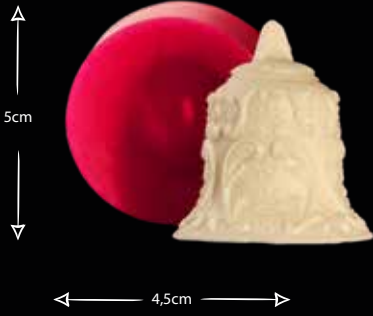

NOEL GELDİ

Gıdaya uygundur
Food grade silicone mold
Ürün kodu/Product code: **32241**

5,5cm

6,5cm

KURDELALI ÇAN

Gıdaya uygundur
Food grade silicone mold
Ürün kodu/Product code: **32242**

3D ÇAN

Gıdaya uygundur
Food grade silicone mold
Ürün kodu/Product code: **32243**