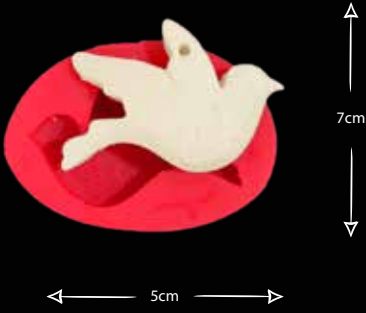

BARIŞ GÜVERCİNİ

Gıdaya uygundur
Food grade silicone mold
Ürün kodu/Product code: **33120**