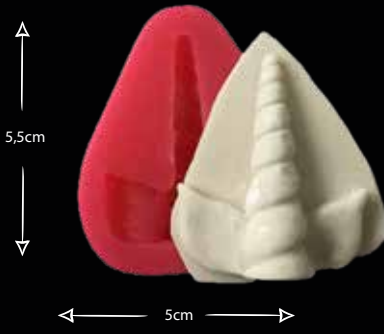

GOLF SET

Gıdaya uygundur
Food grade silicone mold
Ürün kodu/Product code: **33180**

UNİCORN BADY

Gıdaya uygundur
Food grade silicone mold
Ürün kodu/Product code: **33181**

UNİCORN BOYNUZ KULAK

Gıdaya uygundur
Food grade silicone mold
Ürün kodu/Product code: **33182**