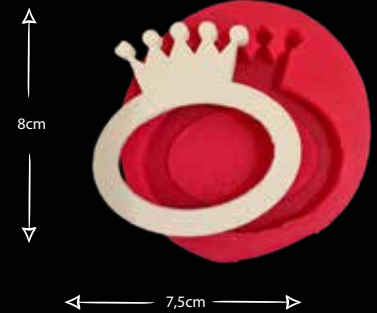

KRAL TACI

Gıdaya uygundur
Food grade silicone mold
Ürün kodu/Product code: **33119**