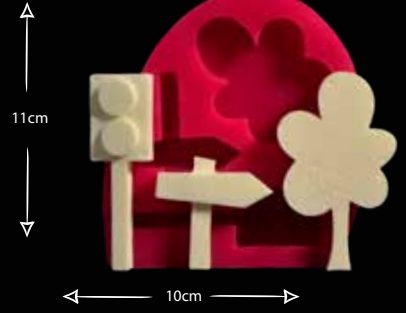

3D ARABA

Gıdaya uygundur
Food grade silicone mold
Ürün kodu/Product code: **32745**

ARABA -3

Gıdaya uygundur
Food grade silicone mold
Ürün kodu/Product code: **32754**

BALON

Gıdaya uygundur
Food grade silicone mold
Ürün kodu/Product code: **32983**