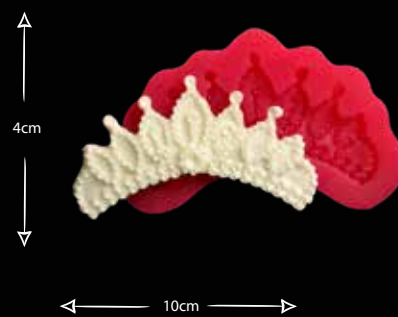

Baykuş

Gıdaya uygundur
Food grade silicone mold
Ürün kodu/Product code: **32713**